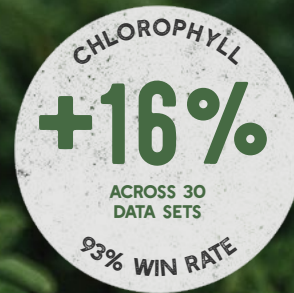

20-30% INCREASE IN TONNAGE

WITH RHYZOGREEN® SOIL STIMULANT

AVG. ACROSS 40+ INDEPENDENT HARVEST DATA SETS

888.507.0122 | RIOGEN.NET