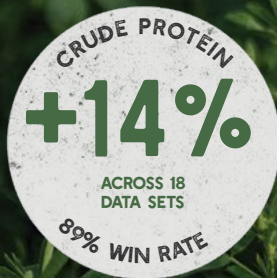

20-30% INCREASE IN TONNAGE

WITH RHYZOGREEN® SOIL STIMULANT

AVG. ACROSS 40+ INDEPENDENT HARVEST DATA SETS

888.507.0122 | RIOGEN.NET