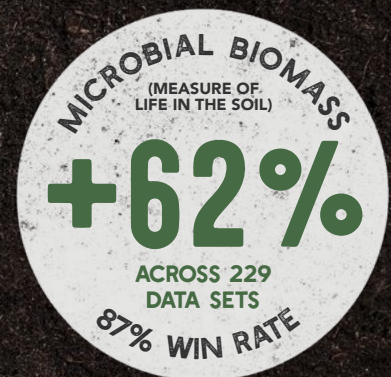

20-30% INCREASE IN TONNAGE

WITH RHYZOGREEN® SOIL STIMULANT

AVG. ACROSS 40+ INDEPENDENT HARVEST DATA SETS

888.507.0122 | RIOGEN.NET