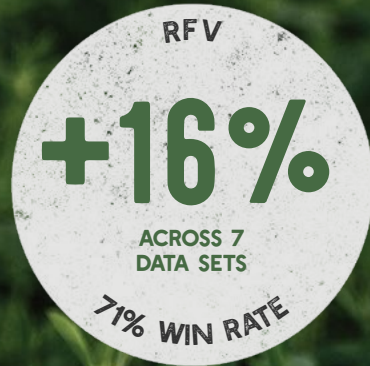

20-30% INCREASE IN TONNAGE

WITH RHYZOGREEN® SOIL STIMULANT

AVG. ACROSS 40+ INDEPENDENT HARVEST DATA SETS

888.507.0122 | RIOGEN.NET