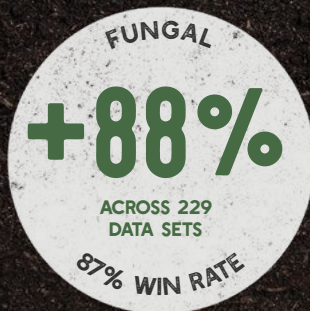

20-30% INCREASE IN TONNAGE

WITH RHYZOGREEN® SOIL STIMULANT

AVG. ACROSS 40+ INDEPENDENT HARVEST DATA SETS

888.507.0122 | RIOGEN.NET