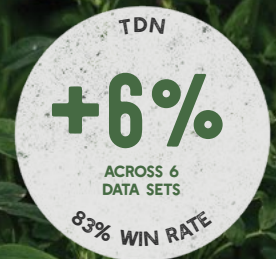

20-30% INCREASE IN TONNAGE

WITH RHYZOGREEN® SOIL STIMULANT

AVG. ACROSS 40+ INDEPENDENT HARVEST DATA SETS

888.507.0122 | RIOGEN.NET